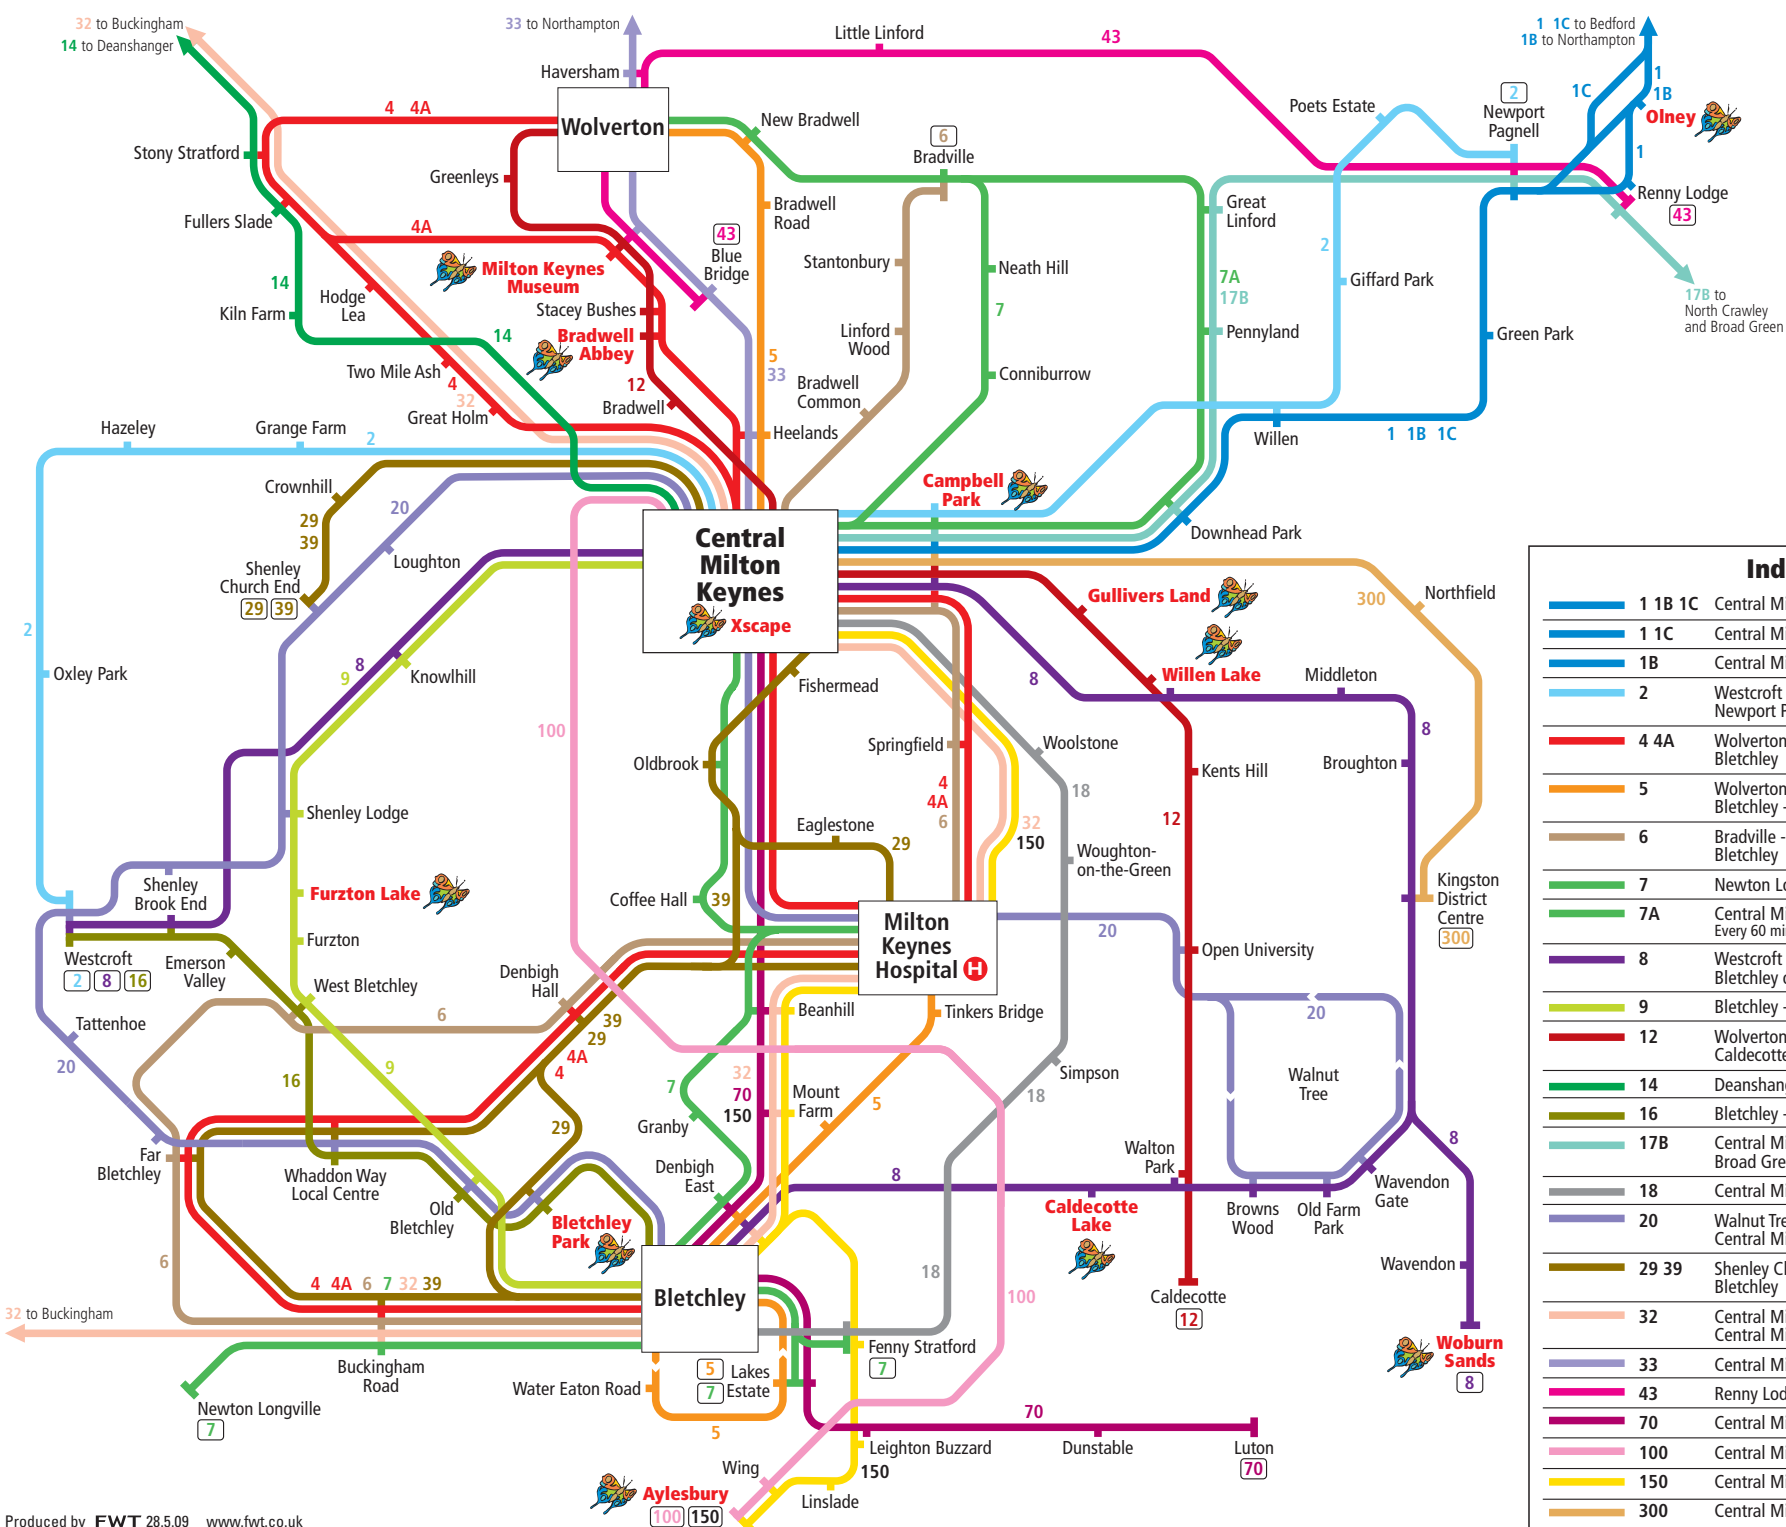

Milton Keynes Days Out Network

Key

- Xscape Place of interest
- Bus route terminus
- Routes operates in direction of arrow
- Hospital

Index of Services

	1 1B 1C	Central Milton Keynes - Newport Pagnell	every 20 mins
	1 1C	Central Milton Keynes - Bedford	every 30 to 60 mins
	1B	Central Milton Keynes - Northampton	every 60 mins
	2	Westcroft - Central Milton Keynes - Newport Pagnell	every 20 mins
	4 4A	Wolverton - Central Milton Keynes - Bletchley	every 10 mins
	5	Wolverton - Central Milton Keynes - Lakes Estate	every 12 mins
	6	Bradville - Central Milton Keynes - Bletchley	every 30 mins
	7	Newton Longville - Central Milton Keynes	every 20 mins
	7A	Central Milton Keynes - Wolverton Every 60 minutes to Lakes, Fenny Stratford and Newton Longville	every 20 mins
	8	Westcroft - Central Milton Keynes - Bletchley or Woburn Sands	every 15 - 30 mins
	9	Bletchley - Central Milton Keynes	every 30 mins
	12	Wolverton - Central Milton Keynes - Caldecotte	every 30 mins
	14	Deanshanger - Central Milton Keynes	hourly
	16	Bletchley - Westcroft	every 60 mins
	17B	Central Milton Keynes - Newport Pagnell - Broad Green	every 60 mins
	18	Central Milton Keynes - Bletchley	every 60 mins
	20	Walnut Tree - Central Milton Keynes Central Milton Keynes - Bletchley	every 30 mins every 60 mins
	29 39	Shenley Church End - Central Milton Keynes - Bletchley	every 30 mins
	32	Central Milton Keynes - Buckingham - Central Milton Keynes	hourly
	33	Central Milton Keynes - Northampton	every 60 - 90 mins
	43	Renny Lodge - Blue Bridge	every 60 mins
	70	Central Milton Keynes - Luton	every 60 mins
	100	Central Milton Keynes - Aylesbury	every 60 mins
	150	Central Milton Keynes - Aylesbury	every 60 mins
	300	Central Milton Keynes - Kingston	every 20 mins